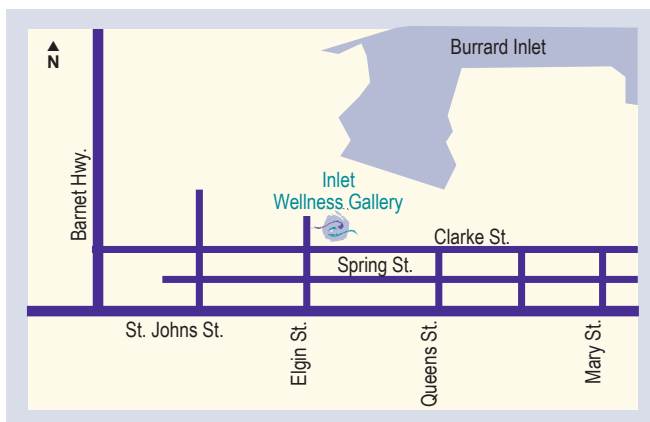

*The art of living well*

**Hours:**

Monday ~ Friday 9am ~ 7pm

Saturdays 9am ~ 5pm

Sundays & Holidays closed

Member of The College of Massage Therapists of British Columbia,  
Massage Therapists Association of British Columbia and  
Moody Business Centre Association

INLET  
WELLNESS  GALLERY

[www.inletwellnessgallery.com](http://www.inletwellnessgallery.com)

**tel 604~939~1059**

fax 604~931~1055

2320 Clarke Street (Old Town) Port Moody, BC V3H 1Y8

[info@inletwellnessgallery.com](mailto:info@inletwellnessgallery.com)